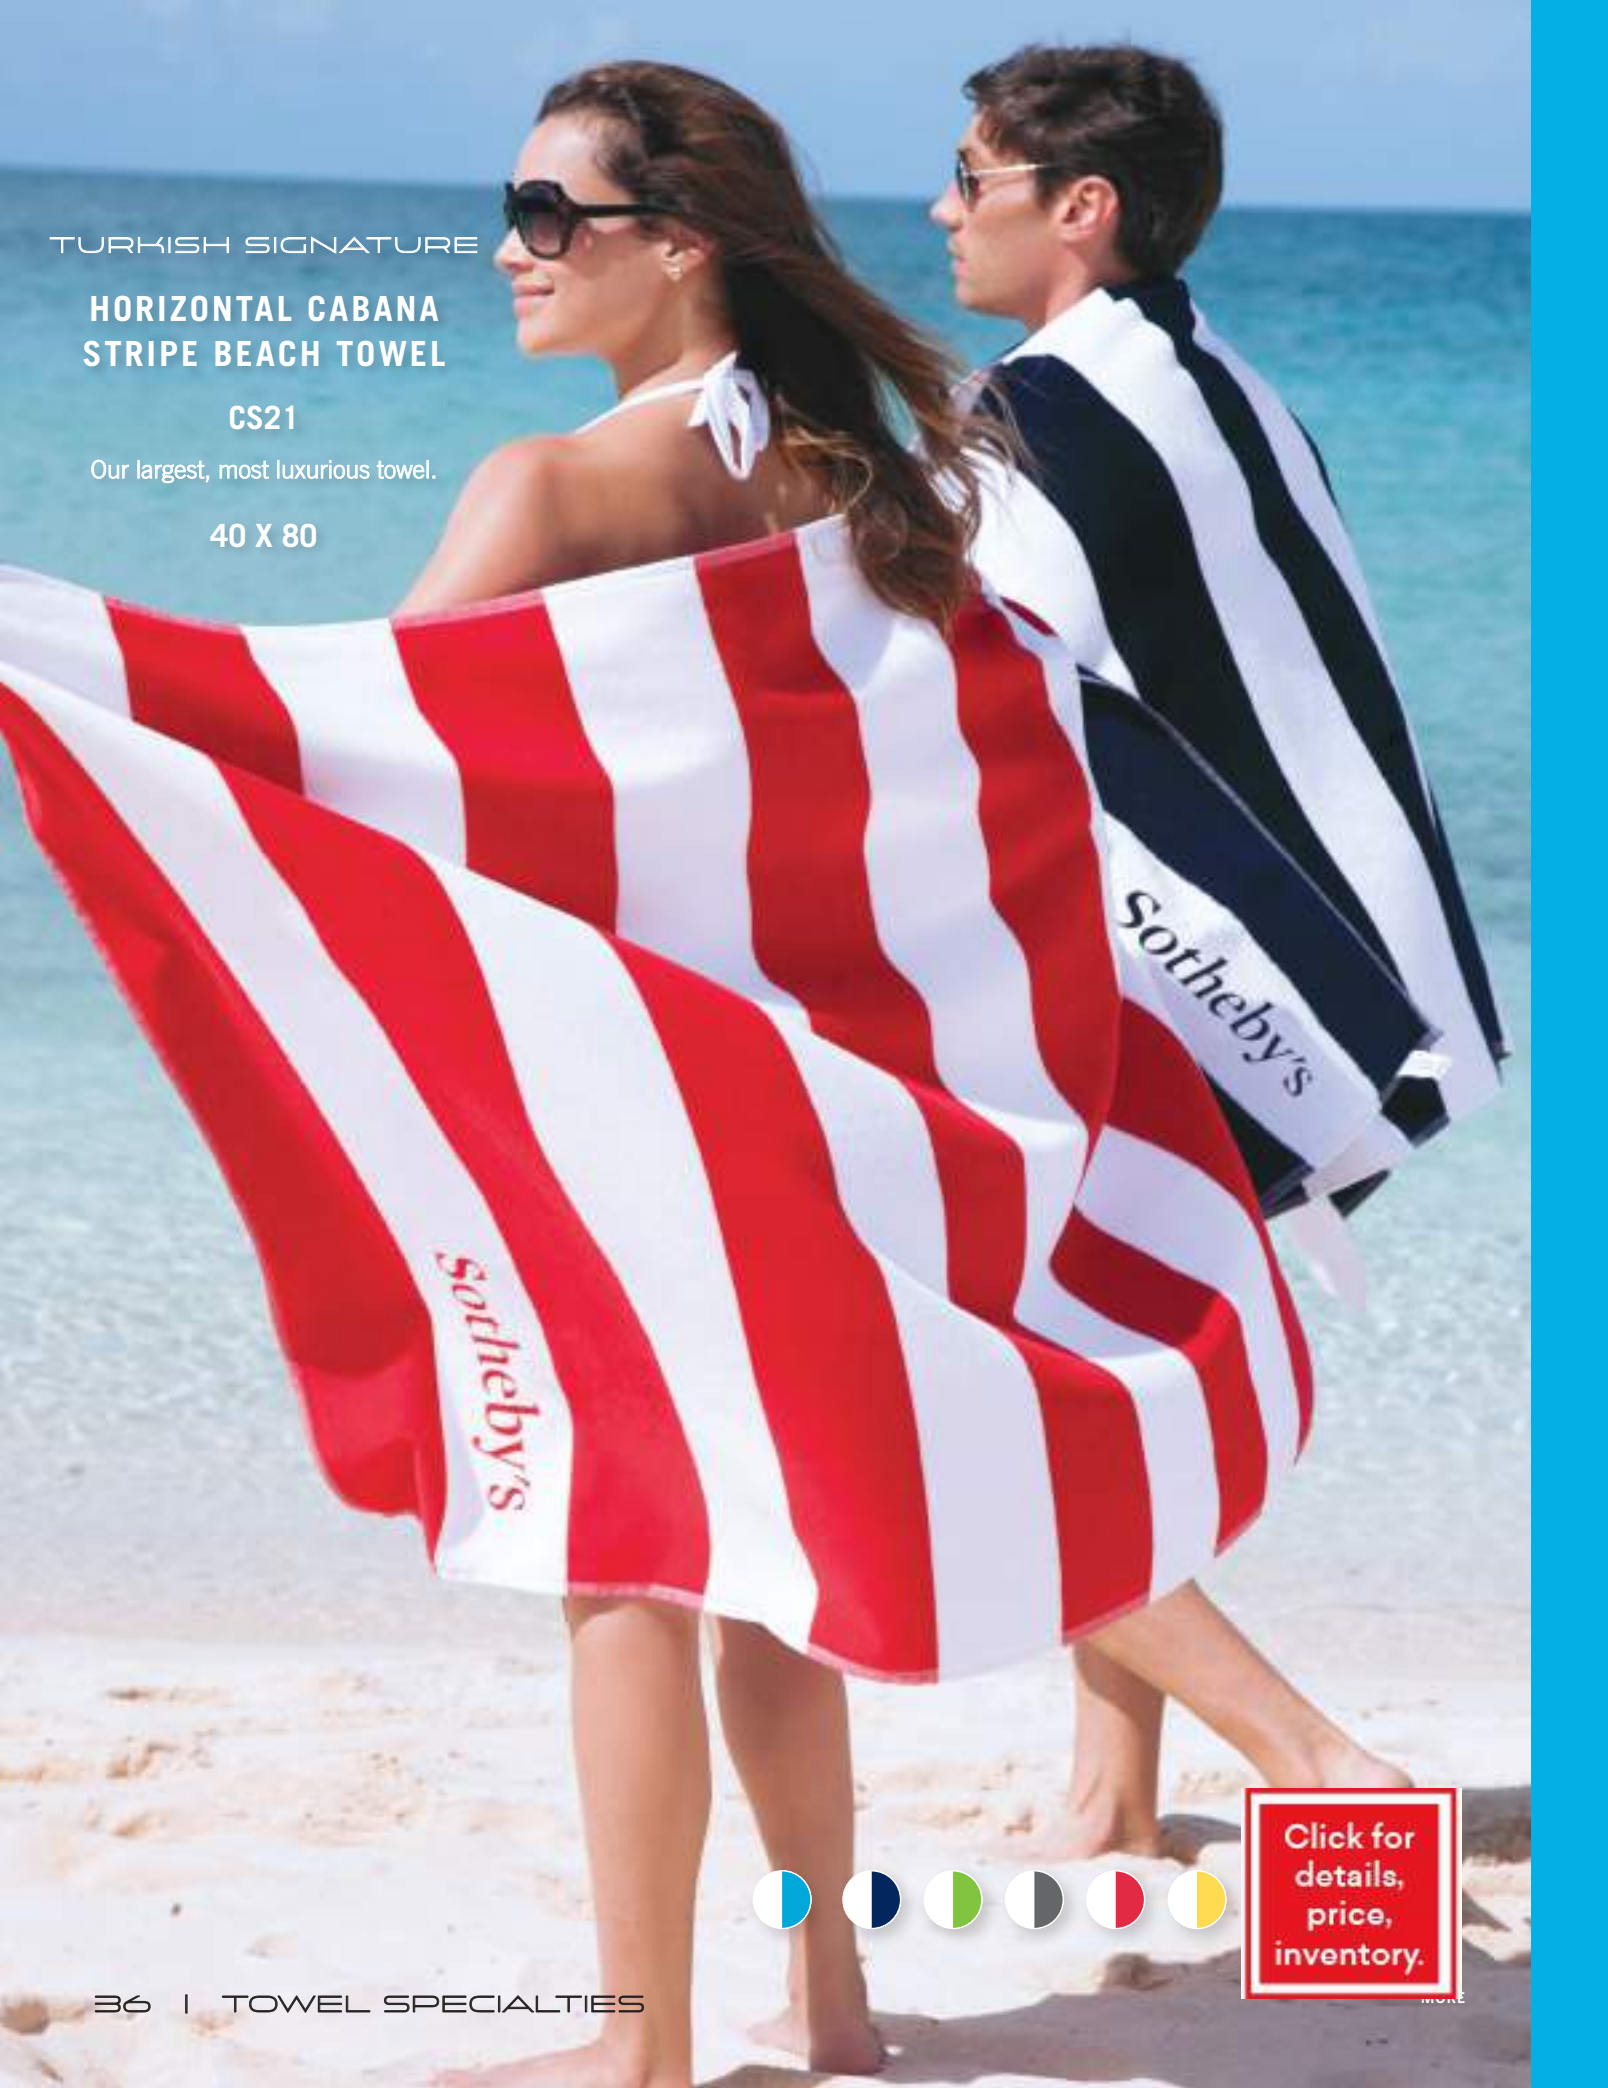

TURKISH SIGNATURE

**HORIZONTAL CABANA
STRIPE BEACH TOWEL**

CS21

Our largest, most luxurious towel.

40 X 80

Click for
details,
price,
inventory.