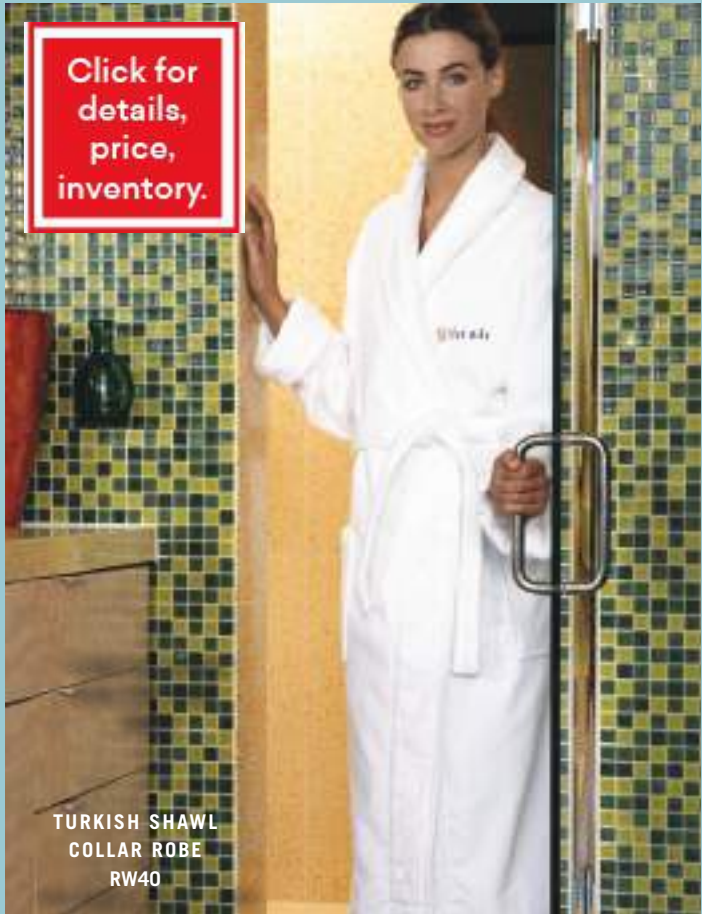

Click for details, price, inventory.